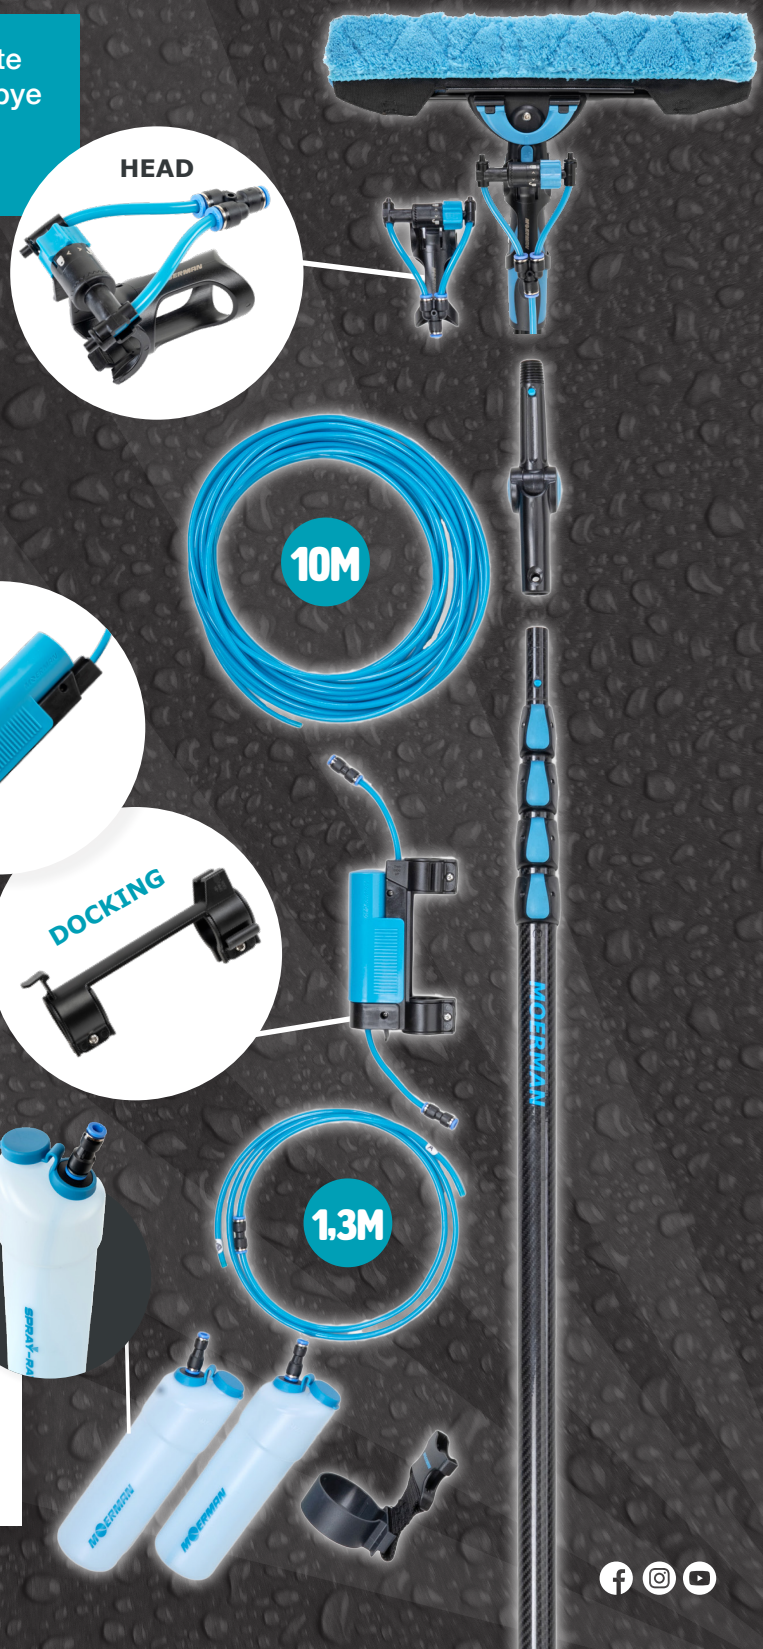

# THE SPRAY RAY

Introducing the revolutionary Spray-Ray - your ultimate solution to uninterrupted window cleaning! Say goodbye to the constant interruptions caused by your washer getting too dry.

The Spray-Ray is a cutting-edge spray system that effortlessly attaches to your Excelerator 2.0 handle or Gekko pad holder. Designed with your convenience in mind, it easily connects to a manual pump, which mounts onto your extension pole. And guess what? You can carry the spray bottle right on your belt, keeping everything within arm's reach! It comes with a generous 30 feet of high-quality tubing, allowing you to effortlessly clean windows up to the second floor.

The Spray-Ray is here to revolutionize your cleaning routine. Neatly packed into a hard cover carrying case. Bid farewell to those pesky interruptions and say hello to a seamless, efficient window cleaning experience.

## PARTS

- 28550 Spray-Ray set
- 28551 Spray-Ray bottle
- 28552 Spray-Ray docking
- 28553 Spray-Ray head

## SET IN HARDCASE

- 2 x Spray - Ray bottle
- 1 x male clip with bottle holder
- 1 x docking with pump
- 1 x Spray - Ray head
- 1 x 1,3m tube
- 1 x 10m tube
- instruction leaflet

**FEATURES:**

- 01** Compatible with extension poles (diameters 28 mm - 35 mm) for versatility and ease of use.
- 02** Features quick-connect fitting (Festo etc.) for seamless connection.
- 03** Fits on waterfed system by adapting quick connect fitting, add an Univalve to control the outflow.
- 04** Fill the spray bottle with water or osmosis water, with optional detergent.
- 05** Adjustable spray direction, spray over or spray under. Define your own spray direction.
- 06** 500ml of water which allows about 20-25 sprays per filled bottle